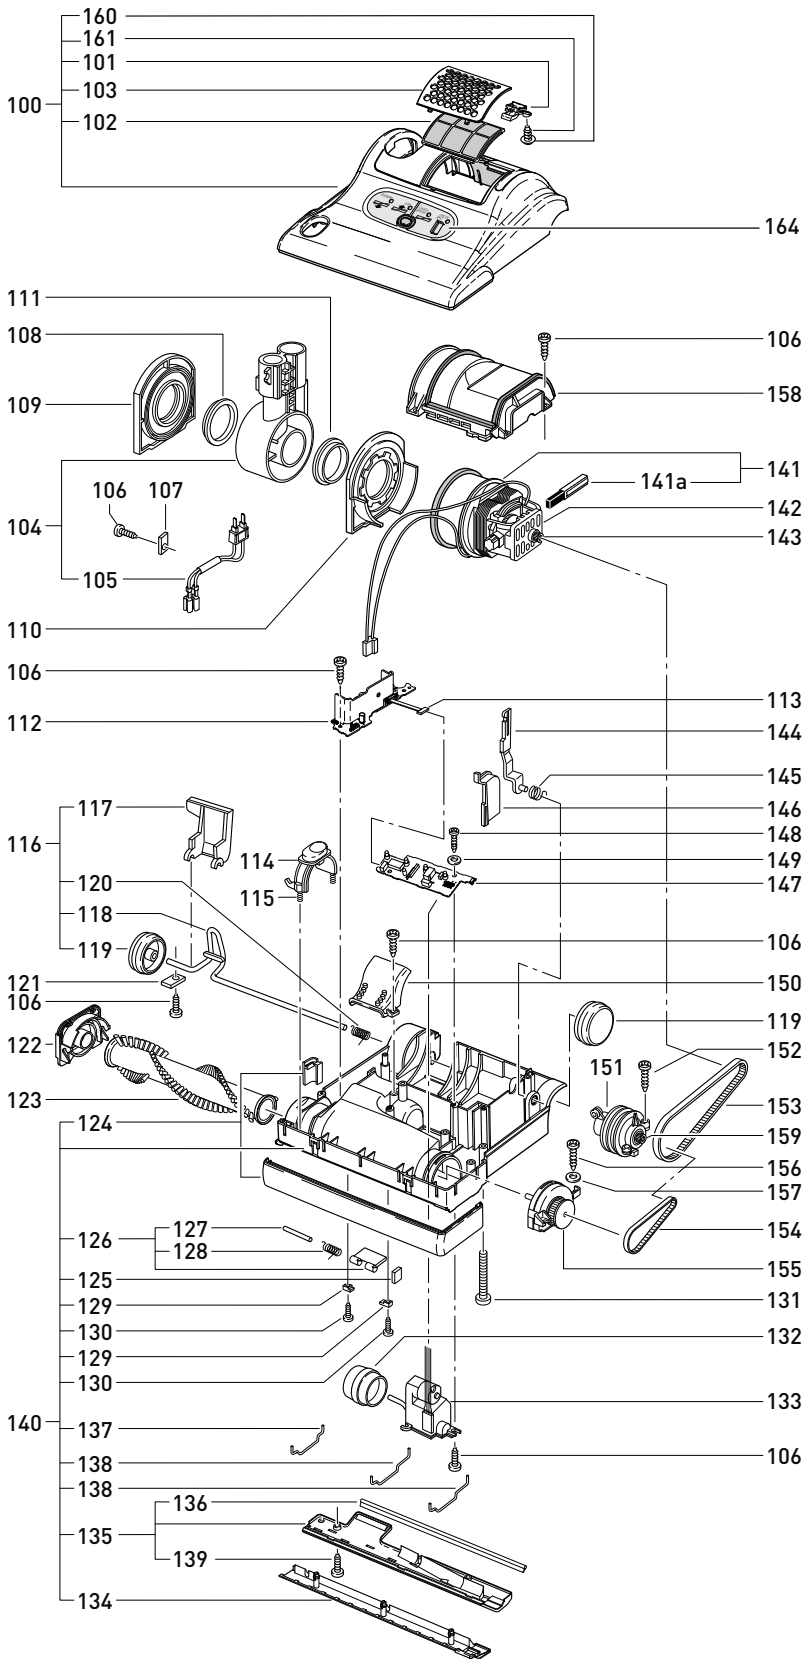

AUTOMATIC X4 BOOST SCHEMATIC AND PARTS LIST

#90506AM AUTOMATIC X4 BOOST - Arctic White
#90505AM AUTOMATIC X4 BOOST - Dark Red

Power Head

#90506AM AUTOMATIC X4 BOOST Arctic White Machine

Pos.	Part #	Description
100	50799WE	Power head cover, complete X4 BOOST (incl. pos. 101-103, 160, 161, 164), arctic white/gray black
101	5712GS	Exhaust filter catch, gray black
102	5143	Exhaust filter
103	5711GS	Exhaust filter cover, gray black
104	5729UL 5328OR	Swivel neck assembly incl. 105-108, 111 & Slider
105	5176UL	Male contact holder
106	0102	Screw F 3.9 x 13 DIN 7981
107	2494	Cable clamp
108	5101	Swivel neck bearing r. h.
109	5480	Swivel neck support r. h.
110	5479	Swivel neck support l. h.
111	5717	Swivel neck bearing l. h.
112	5850ER	Power supply & computer controller kit
113	5205/1	Ribbon cable
114	5713GS	Brush roller release, gray black
115	5103	Spring
116	5051GS	Axle, assembly (117-120)
117	5059OR	Foot pedal, orange
118	5053	Axle
119	5819GS	Wheel
120	2010	Axle spring
121	2014	Axle clamp
122	5031WE	Bearing block right hand, gray black
123	5010AM	Brush roller
124	5005GS	Bumper set
125	5155GS	Rubbing plate
126	5172OR	Access door (incl. pos. 127 + 128)
127	5303	Access door axle
128	5304	Access door spring
129	5154GS	Hinge
130	0100	Screw C 2.9 x 9.5 DIN 7981
131	0176TL	Screw AM 4 x 30 DIN 7985 TL
132	5174GS	Pile adjustment wheel
133	5060ER	Servo motor with gear box
134	5411GS	Front bottom plate, complete
135	5412GS	Rear bottom plate, complete (incl. pos. 136 + 139)
136	5400-1	Sealing strip
137	5401	Wire tie, short
138	5402	Wire tie, long
139	0197	Screw M 4 x 12
140	5482GS	Chassis cpl. (124-130 & 134-139)
141	5468	Vacuum motor 1300 W 120 V (142 & 143)
142	05117S	Carbon brush set for vac motor
143	5100	Rubber mounting
144	5462	Motor pulley
145	5129	Support lever
146	5107-1	Support spring
147	5112SW	Motor pulley cover
148	5850ER	Power supply & computer controller kit
149	0107	Screw C 2.9 x 13 DIN 7981
150	0143	Washer 3.2 DIN 125
151	5173SW	Cover for air channel
152	5464	Sensor w/screws and pulley
153	0104	Screw C 3.9 x 25 DIN 7981
154	5463	Opti-belt/Omega 2MR-310-6
155	5110	Belt 219 3M HTDII-6
156	5766HG	Bearing block l. h., complete
157	0103	Screw C 3.9 x 16 DIN 7981
158	0141	Locking washer
159	5018UL	Motor cover
160	5117/1	Sensor pulley
161	0103	Screw C 3.9 x 16 DIN 7981
162	0141	Locking washer
163	5799GS	Display, gray/black

#90505AM AUTOMATIC X4 BOOST Dark Red Machine Exceptions

100	50799DR	Power head cover, complete X4 BOOST (incl. pos. 101-103, 160, 161, 164), dark red/gray black
164	5799GS	Display, gray/black