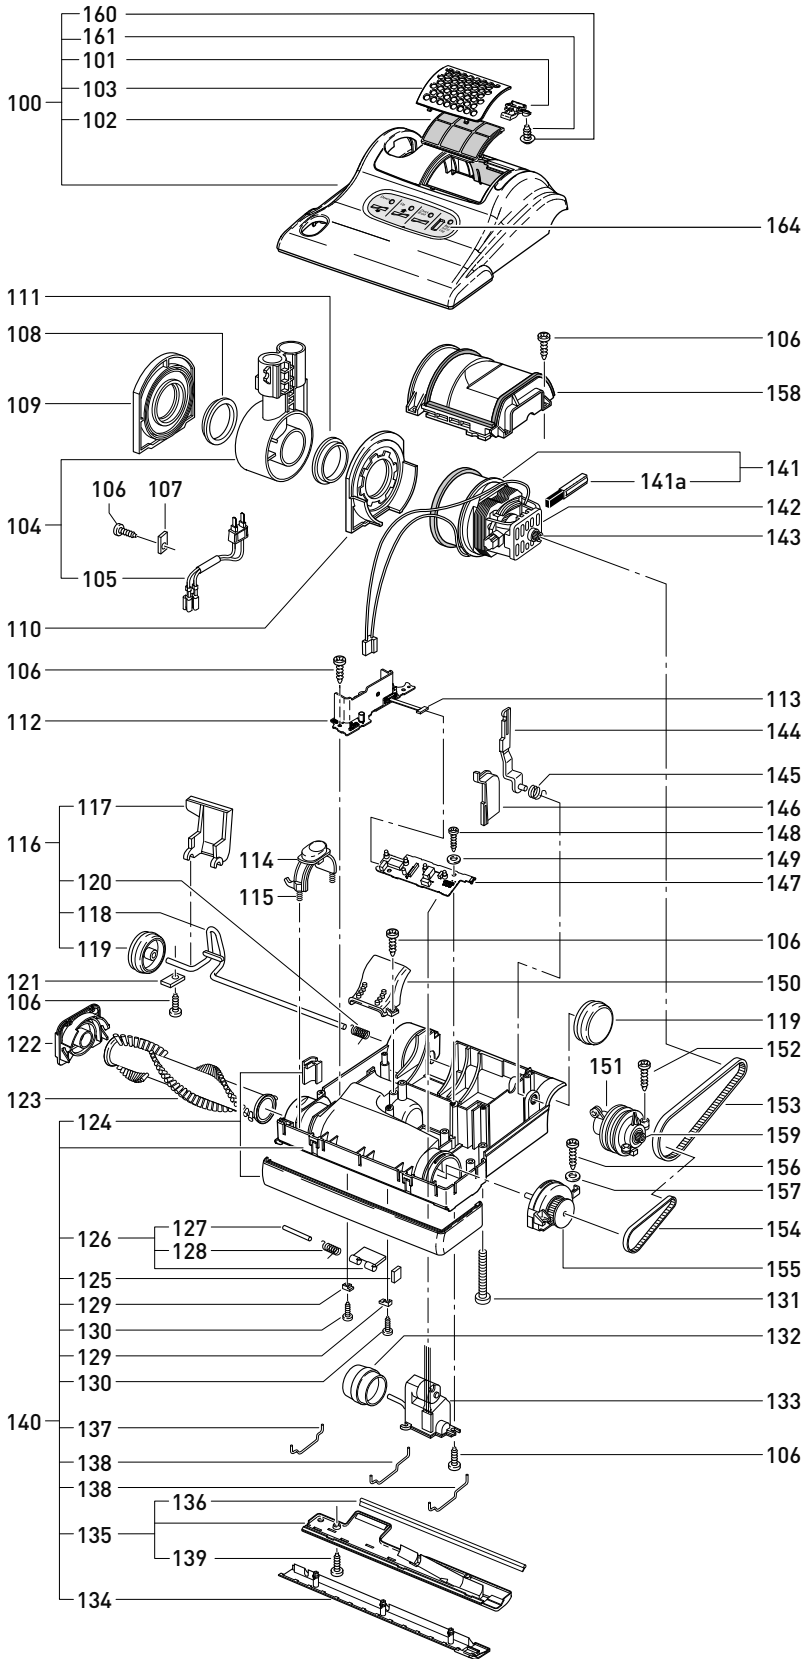

AUTOMATIC X4 SCHEMATIC AND PARTS LIST

#9570AM AUTOMATIC X4 - Arctic White/Dark Gray
#9501AM AUTOMATIC X4 - Onyx/Silver

Power Head

#9570AM AUTOMATIC X4 Arctic White/Dark Gray Machine

Pos.	Part #	Description
100	5781SE	Power head cover, complete (incl. pos. 101-103, 160, 161, 164), white/gray black
101	5712WE	Exhaust filter catch, white
102	5143	Exhaust filter
103	5711WE	Exhaust filter cover, white
104	5729UL 5328OR	Swivel neck assembly incl. 105-108, 111 & Slider
105	5176UL	Male contact holder
106	0102	Screw F 3.9 x 13 DIN 7981
107	2494	Cable clamp
108	5101	Swivel neck bearing r. h.
109	5480	Swivel neck support r. h.
110	5479	Swivel neck support l. h.
111	5717	Swivel neck bearing l. h.
112	5850ER	Power supply & computer controller kit
113	5205/1	Ribbon cable set
114	5713WE	Brush roller release, arctic white
115	5103	Spring
116	5051GS	Axle, assembly (117-120)
117	5059OR	Foot pedal, orange
118	5053	Axle
119	5819GS	Wheel
120	2010	Axle spring
121	2014	Axle clamp
122	5031WE	Bearing block right hand, white/gray black
123	5010AM	Brush roller
124	5005GS	Bumper set
125	5155GS	Rubbing plate
126	5172OR	Access door (incl. pos. 127, 128)
127	5303	Access door axle
128	5304	Access door spring
129	5154GS	Hinge
130	0100	Screw C 2.9 x 9.5 DIN 7981
131	0176TL	Screw AM 4 x 30 DIN 7985 TL
132	5174GS	Pile adjustment wheel
133	5060ER	Servo motor with gear box
134	5411GS	Front bottom plate, complete
135	5412GS	Rear bottom plate, complete (incl. pos. 136, 139)
136	5400-1	Sealing strip
137	5401	Wire tie, short
138	5402	Wire tie, long
139	0197	Screw M 4 x 12
140	5482GS	Chassis cpl. (124-130, 134-139)
141	5468	Vacuum motor 1300 W 120 V (142, 143)
142	05117S	Carbon brush set for vac motor
143	5100	Rubber mounting
144	5462	Motor pulley
145	5129	Support lever
146	5107-1	Support spring
147	5112SW	Motor pulley cover
148	5850ER	Power supply & computer controller kit
149	0107	Screw C 2.9 x 13 DIN 7981
150	0143	Washer 3.2 DIN 125
151	5173SW	Cover for air channel
152	5464	Sensor w/screws and pulley
153	0104	Screw C 3.9 x 25 DIN 7981
154	5463	Opti-belt/Omega 2MR-310-6
155	5110	Belt 219 3M HTDII-6
156	5766HG	Bearing block l. h., complete
157	0103	Screw C 3.9 x 16 DIN 7981
158	0141	Locking washer
159	5018UL	Motor cover
160	5117/1	Sensor pulley
161	0103	Screw C 3.9 x 16 DIN 7981
162	0141	Locking washer
164	5730GS	Display, gray black

#9501AM AUTOMATIC X4 Onyx/Silver Machine Exceptions

100	50783SE	Power head cover, complete (incl. pos. 101-103, 160, 161, 164), onyx/silver
101	5712GS	Exhaust filter catch, gray black
103	5711SW	Exhaust filter cover, onyx
114	5713SW	Brush roller release, onyx
122	5031SW2	Bearing block right hand
164	5730SB	Display, silver