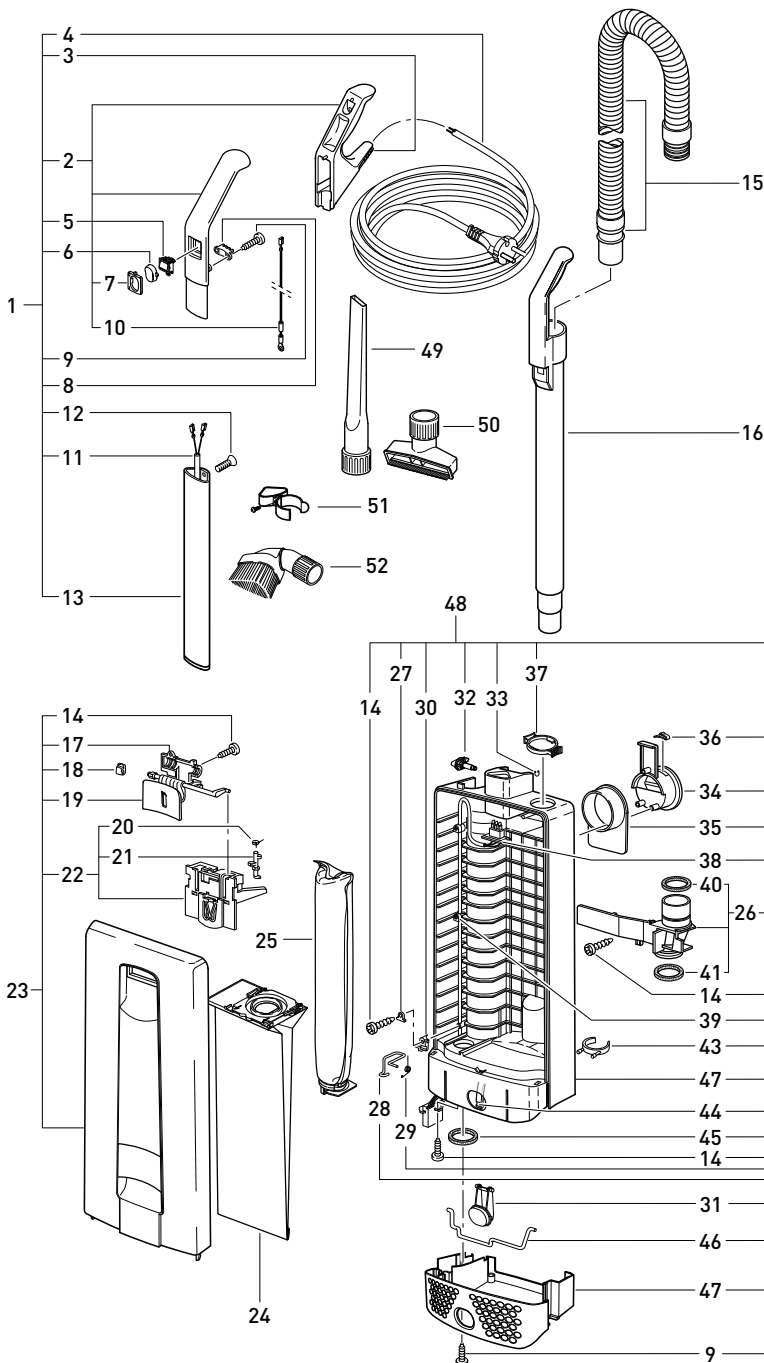

AUTOMATIC X4 SCHEMATIC AND PARTS LIST

#9570AM AUTOMATIC X4 - Arctic White/Gray
#9501AM AUTOMATIC X4 - Onyx/Silver
#90505AMAUTOMATIC X4 BOOST - Dark Red
#90506AMAUTOMATIC X4 BOOST - Arctic White

Bag Housing and Handle

#9570AM AUTOMATIC X4, #90506AM AUTOMATIC X4 BOOST Arctic White/Gray Machines

Pos.	Part #	Description
1	5642AM	Handle complete, gray black/white (incl. pos. 2 -13)
2	5297GSAM	Handle grip (incl. pos. 3, 7+10)
3	5359GS1	Grommet
4	5450DG	Power supply cord
5	05113	Switch w/screws
6	5160WE	Switch cap, arctic white
7	5161GS	Switch cap holder
8	5162	Cable clamp
9	0103	Screw C 3.9x16 DIN 7981
10	5253UL	Wire-antistatic
11	5298ER	Handle cable
12	0129	Screw M 4x12 DIN 966
13	5187	Handle tube
14	0102	Screw F 3.9x13 DIN 7981
15	5040SB	Hose, cpl.
16	5045GS	Cleaning wand
17	5707WE	Cover, arctic white
18	5319	Bag holder spring
19	5706GS	Cover release, gray black
20	5091	Safety catch spring
21	5360	Safety catch
22	5324	Bag housing cpl. (incl. pos. 20+21)
23	50750SE	Front cover complete (14, 17-22), arctic white/gray black
	5454	Front cover seal
24	5093AM	AeraPure™ filter bag pack
25	5036AM	Pre-motor microfilter
26	5380GS	Internal cover cpl. (incl. pos. 40+41)
27	1073	Clamp
28	5208	Filter safety catch
29	5210	Return spring
30	5164	Cable clamp
31	5722GS	Bag housing locking catch, gray black
32	1859GS	Handle catch, gray black
33	0161	Clip 4, DIN 6799
34	5721WE	Carrying handle, white
35	5703WE	Cable hook, white
36	5146	Stop spring
37	5424GS1	Retaining ring
38	5299ER	Internal cable
39	5266	Cable clamp
40	5842	Seal
41	5289	Seal
43	1823GS	Attachment clip, gray black
44	5084	Spring for locking rod
45	5163	Seal
46	5083	Locking rod
47	5702WE	Bag housing bumper base, white
48	5755WE	Bag housing, cpl., arctic white/gray black (incl. pos. 9, 14, 26-47)
49	1092GS	Crevice nozzle
50	1491GS	Upholstery nozzle
51	5460GS	Mounting clip with screw
52	1387GS	Dusting brush

#9501AM AUTOMATIC X4 Onyx/Silver Machine Exceptions

1	5640AM	Handle complete, black/silver
2	5295AM	Handle grip
3	5359SW1	Grommet
6	5160SB	Switch cap, silver
7	5161SW	Switch cap holder, black
16	5045SW	Cleaning wand, black
17	5707SW	Cover, black
19	5706SB	Cover release, silver
23	5774SE	Front cover complete, black/silver
26	5380SW	Internal cover
31	5722SB	Bag housing locking catch, silver
32	1859SB	Handle catch, silver
34	5721SW	Carrying handle, black
35	5703SW	Cable hook, black
37	5424SB1	Retaining ring
43	1823SW	Attachment clip, black
47	5702SW	Bag housing bumper base, black
48	5763SW	Bag housing complete, black
49	1092SW	Crevice nozzle, black
50	1491SW	Upholstery nozzle, black

#9558AM AUTOMATIC X4, #90505AM AUTOMATIC X4 BOOST Dark Red Machine Exceptions

Pos.	Part #	Description
1	5645AM	Handle complete, red/gray black
6	5160DR	Switch cap, red
17	5707DR	Cover, red
23	50751SE	Front cover complete, red/gray black
34	5721DR	Carrying handle, red
35	5703ER	Cable hook, red
47	5702GS	Bag housing bumper, gray black
48	5755DR	Bag housing complete, red/gray black